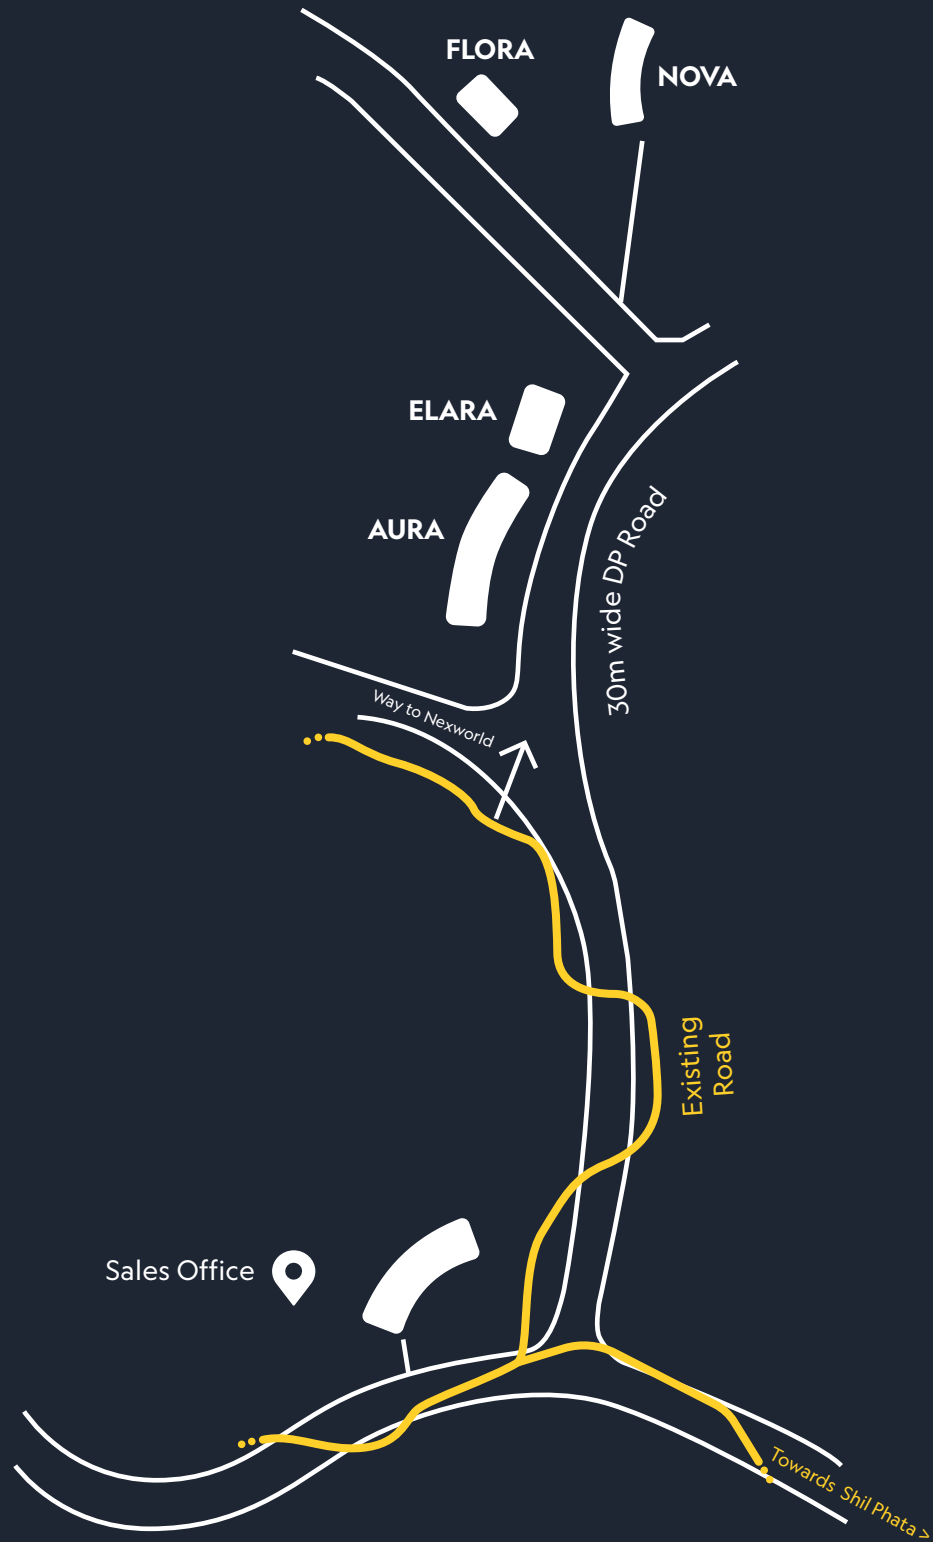

MARATHON
Nexworld
Dombivli (E)

NOVA + FLORA

Floor Plans

NOVA
Alternate Floor Plan

Disclaimer: The floor plans are as per the approved plans and specifications as on date. These plans may vary by +/- 3% and are subject to changes. The furniture, accessories etc shown in the plans does not form a part of the offering. Customers are requested to visit the site office and apprise themselves of all the necessary details prior to making any purchase decisions.

FLORA

Typical Floor Plan

sunset.in • 76 71 900 900

The project has been registered via MahaRERA registration number: P51700032675 / P51700052461 and is available on the website <https://maharera.mahaonline.gov.in> under registered projects

NOVA

FLORA