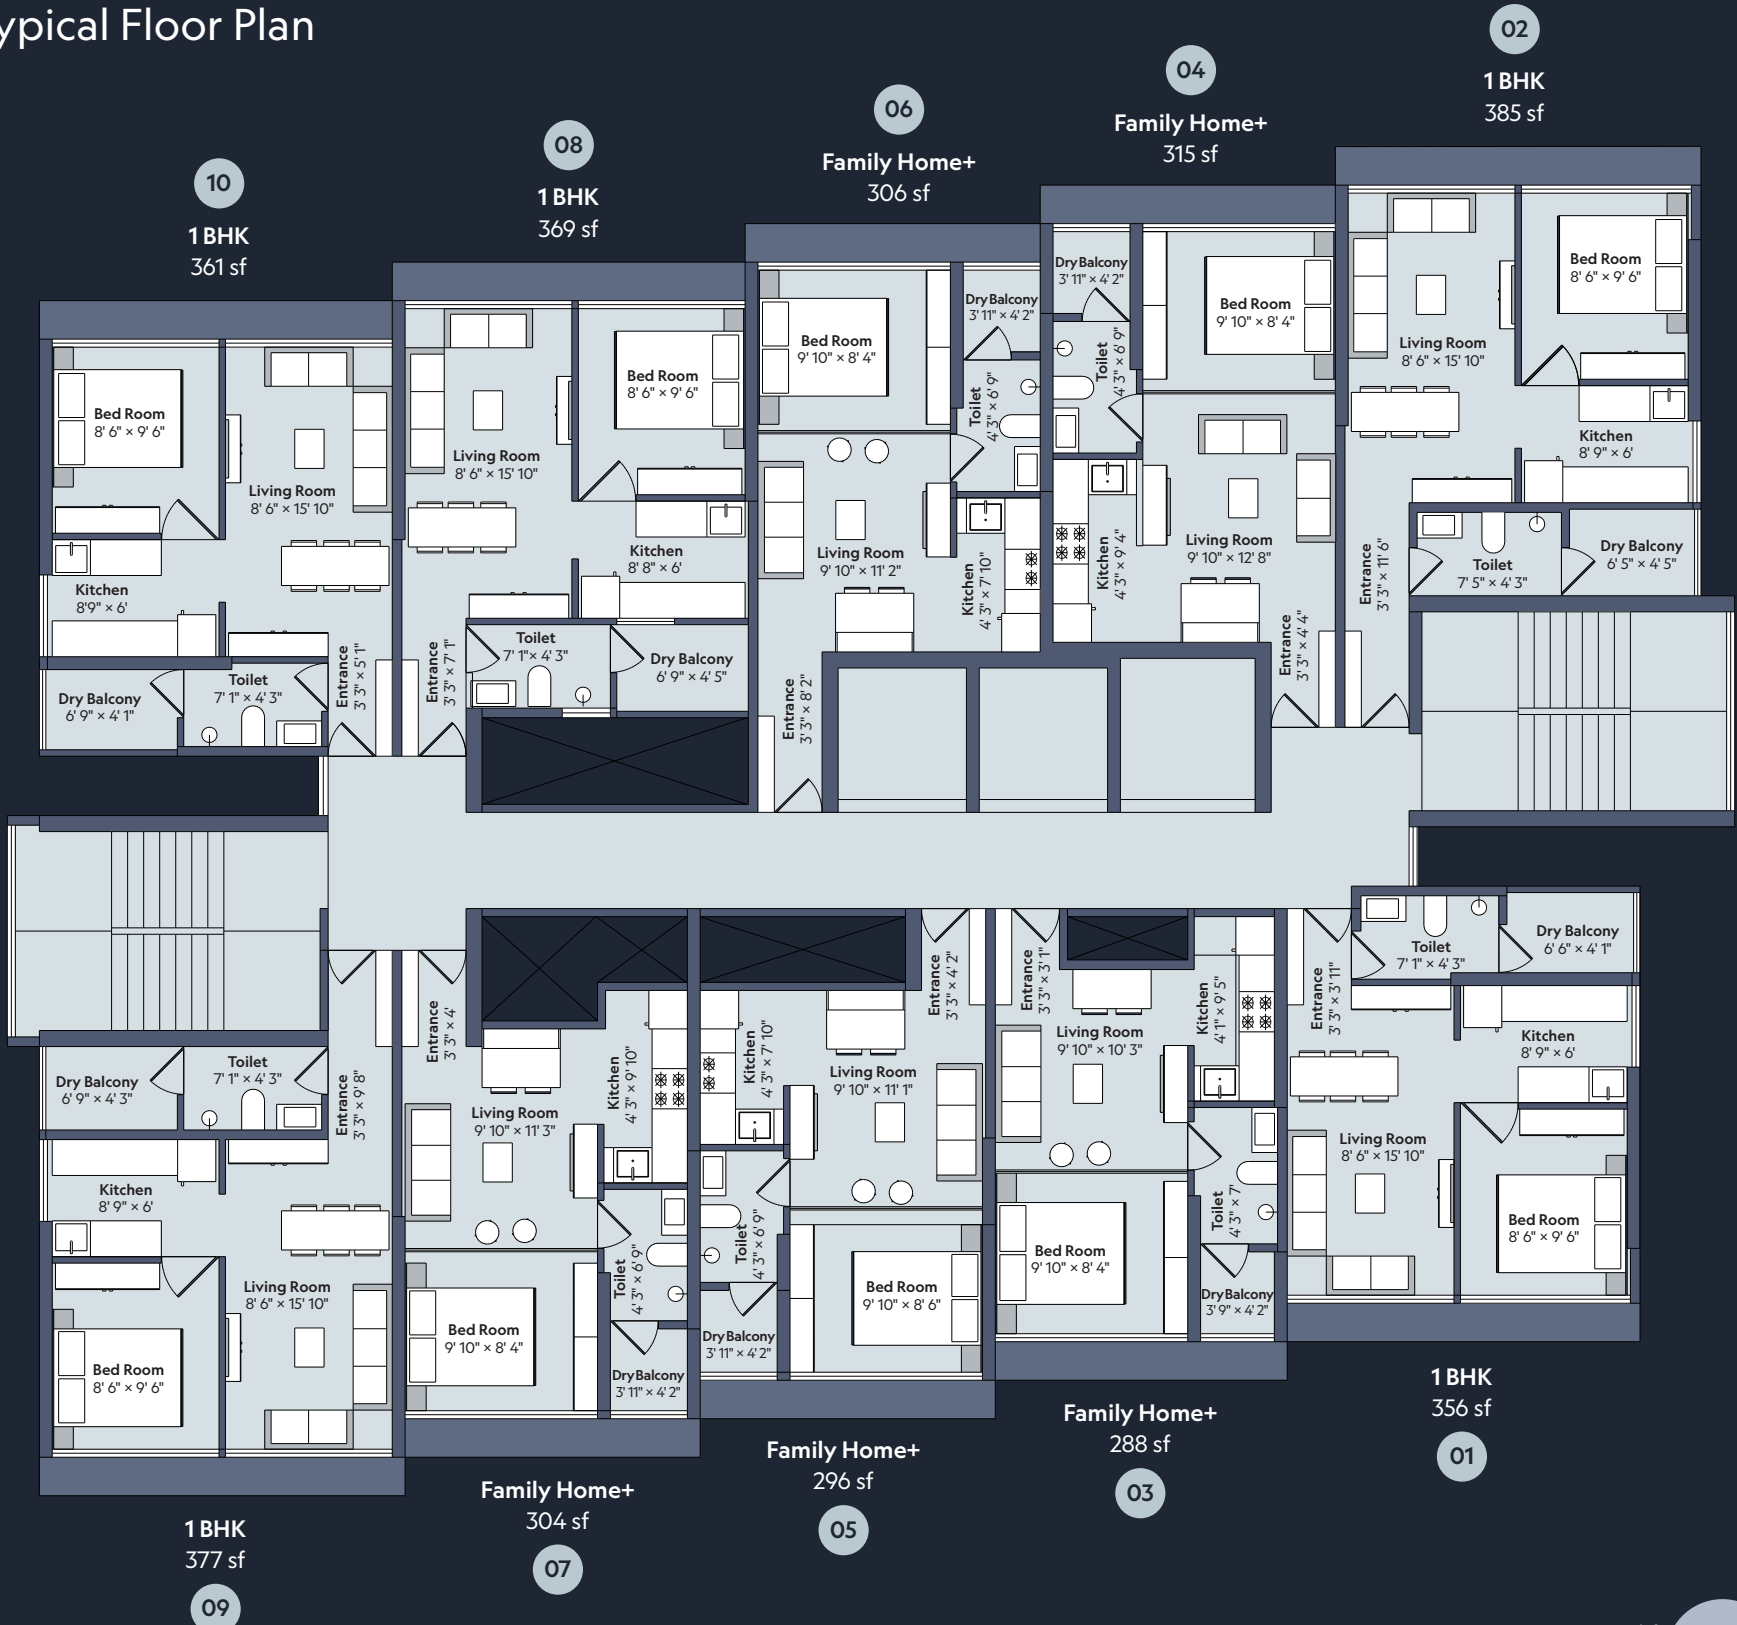

MARATHON
Nexworld
Dombivli (E)

NOVA + FLORA

Floor Plans

NOVA
Alternate Floor Plan

Disclaimer: The floor plans are as per the approved plans and specifications as on date. These plans may vary by +/- 3% and are subject to changes. The furniture, accessories etc shown in the plans does not form a part of the offering. Customers are requested to visit the site office and apprise themselves of all the necessary details prior to making any purchase decisions.

FLORA

Typical Floor Plan

sunset.in • 76 71 900 900

The project has been registered via MahaRERA registration number: P51700032675 / P51700052461 and is available on the website <https://maharera.mahaonline.gov.in> under registered projects

NOVA

FLORA