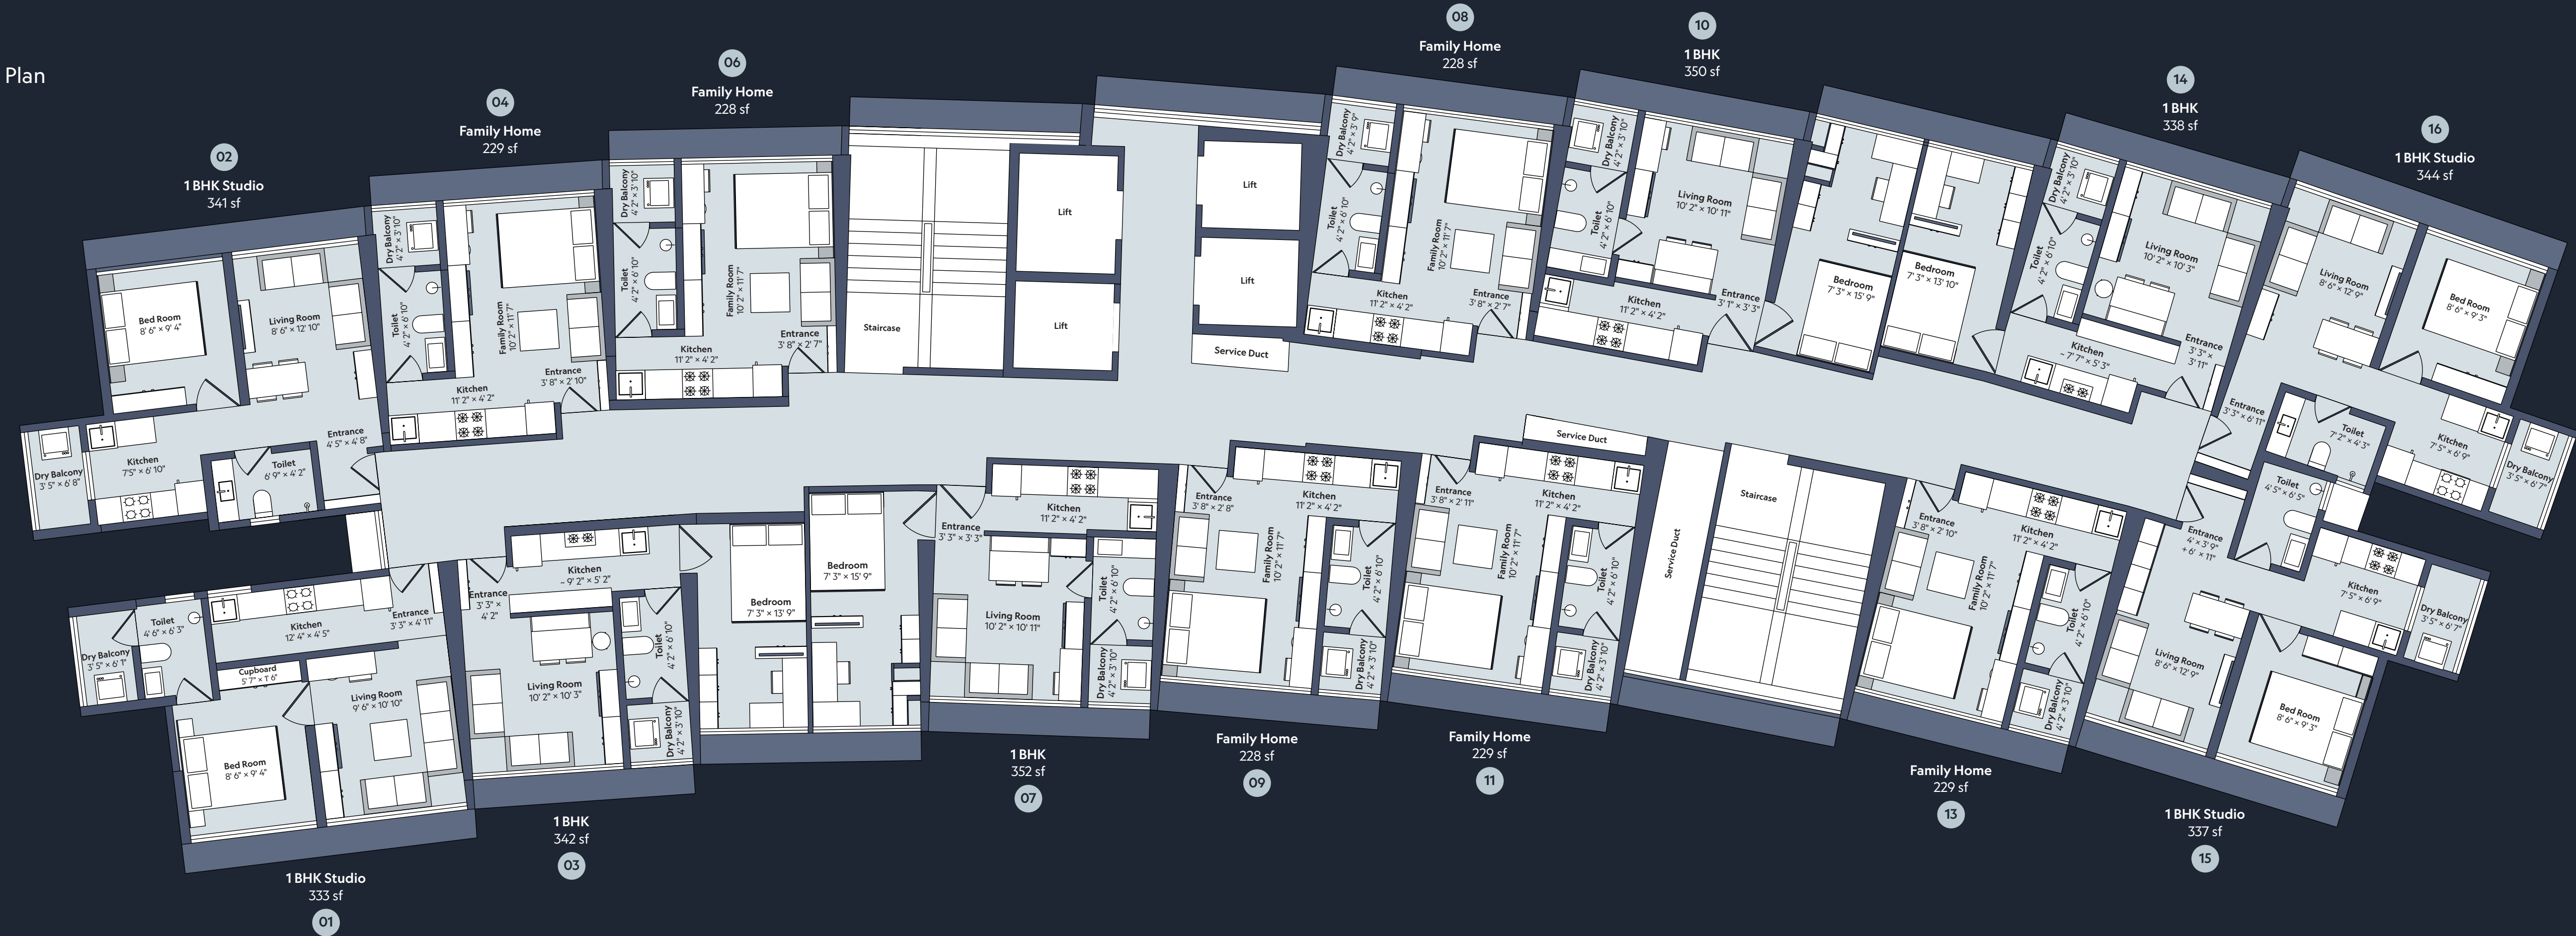

MARATHON
Nexworld
Dombivli (E)

NOVA + FLORA

Floor Plans

NOVA
Alternate Floor Plan

Disclaimer: The floor plans are as per the approved plans and specifications as on date. These plans may vary by +/- 3% and are subject to changes. The furniture, accessories etc shown in the plans does not form a part of the offering. Customers are requested to visit the site office and apprise themselves of all the necessary details prior to making any purchase decisions.

FLORA

Typical Floor Plan

sunset.in • 76 71 900 900

The project has been registered via MahaRERA registration number: P51700032675 / P51700052461 and is available on the website <https://maharera.mahaonline.gov.in> under registered projects

NOVA

FLORA